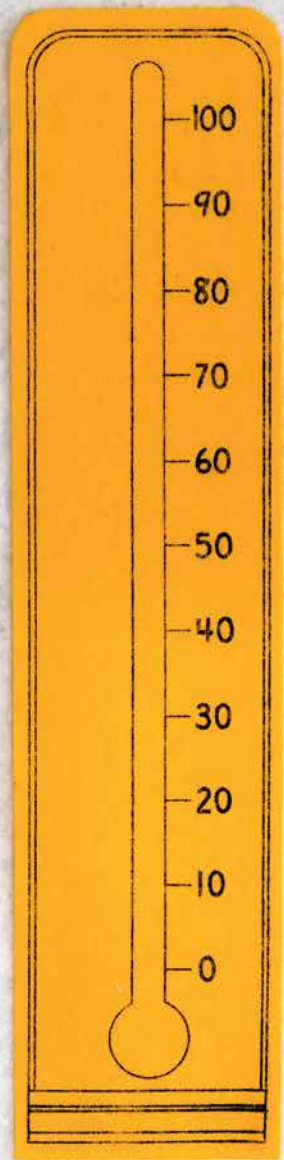

ACCORDING TO WHETHER

Lesley Loksi Chan

Lesley Loksi Chan *WE KNOW MORE THAN WE CAN TELL* 2017 122 cm x 122 cm

All images courtesy of the artist

Lesley Loksi Chan *PARALYSIS BY INSTINCT* 2017 64 cm x 64 cm

Lesley Loksi Chan *RHYME AS REASON* 2017 64 cm x 64 cm

Lesley Loksi Chan *SLOW TEMPERATURE, SILENT TEMPO 1* 2017 122 cm x 122 cm

Lesley Loksi Chan *SLOW TEMPERATURE, SILENT TEMPO 2* 2017 122 cm x 122 cm